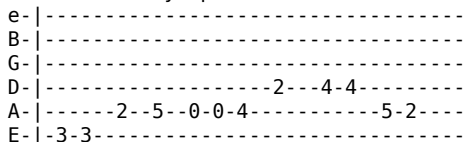

Sumo - No Tan Distintos

tom:

D

Intro: 1[-X-] [-x-] [-x-]
 2[-3-] [-5-] [-7-]
 3[-4-] [-6-] [-8-]
 4[-5-] [-7-] [-9-]
 5[-X-] [-x-] [-x-]
 6[-X-] [-x-] [-x-]

v: vibrato
 e: estirar
 d: deslizar
 p: pellizcar

G A B

Into Bm7 - Emd - A - Bm7

El Emd es Em y apretando en D. 3er traste

Bm7
 People moving every day

PARTE CANTADA X 2

Em D.
 You know they move so slow
 A
 Do they know why they're going?
 Bm7
 Do they know why they go?