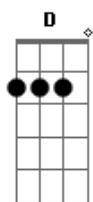

Acordes

© ukulele-chords.com