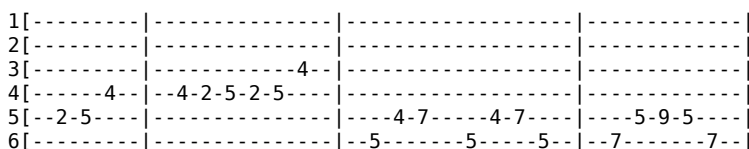

Sumo - No Tan Distintos

tom:

D

Intro: 1[-X-] [-x-] [-x-]
 2[-3-] [-5-] [-7-]
 3[-4-] [-6-] [-8-]
 4[-5-] [-7-] [-9-]
 5[-X-] [-x-] [-x-]
 6[-X-] [-x-] [-x-]

v: vibrato
 e: estirar
 d: deslizar
 p: pellizcar

G A B

Into Bm7 - Emd - A - Bm7

El Emd es Em y apretando en D. 3er traste

Bm7
 People moving every day

PARTE CANTADA X 2

Em D.
 You know they move so slow
 A
 Do they know why they're going?
 Bm7
 Do they know why they go?

Bm7
 Look into your book of rules
 Em D.
 And tell me what you see

B G A B

A
 Are you all that different?
 Bm7
 Are you just the same as me?
 G A Bm7
 Waiting for 1989
 G A Bm7
 We don't want no more war
 Bm7
 Love is sleeping away
 Em D.
 It slips away so fast
 A
 I always thought that it would last
 Bm7
 And it would last