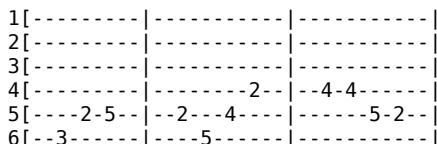

Sumo - No Tan Distintos

tom:

D

Intro: 1[-X-] [-x-] [-x-]
 2[-3-] [-5-] [-7-]
 3[-4-] [-6-] [-8-]
 4[-5-] [-7-] [-9-]
 5[-X-] [-x-] [-x-]
 6[-X-] [-x-] [-x-]

v: vibrato
 e: estirar
 d: deslizar
 p: pellizcar

G A B

Into Bm7 - Emd - A - Bm7

El Emd es Em y apretando en D. 3er traste

Bm7
 People moving every day

PARTE CANTADA X 2

Em D.
 You know they move so slow
 A
 Do they know why they're going?
 Bm7
 Do they know why they go?