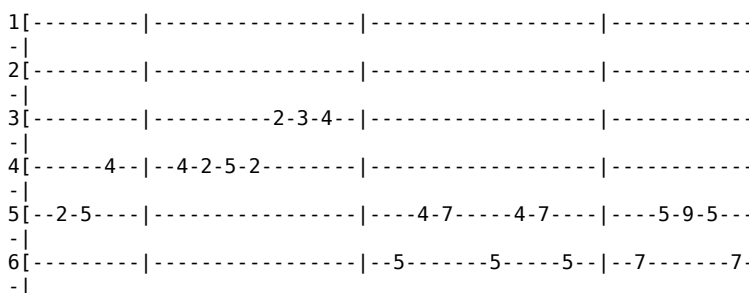

Sumo - No Tan Distintos

tom:

D

Intro: 1[-X-] [-x-] [-x-]
 2[-3-] [-5-] [-7-]
 3[-4-] [-6-] [-8-]
 4[-5-] [-7-] [-9-]
 5[-X-] [-x-] [-x-]
 6[-X-] [-x-] [-x-]

v: vibrato
 e: estirar
 d: deslizar
 p: pellizcar

G A B

Into Bm7 - Emd - A - Bm7

El Emd es Em y apretando en D. 3er traste

Bm7
 People moving every day

PARTE CANTADA X 2

Em D.
 You know they move so slow
 A
 Do they know why they're going?
 Bm7
 Do they know why they go?

Bm7
 Look into your book of rules
 Em D.
 And tell me what you see

B G A B

A
 Are you all that different?
 Bm7
 Are you just the same as me?
 G A Bm7
 Waiting for 1989
 G A Bm7
 We don't want no more war
 Bm7
 Love is sleeping away
 Em D.
 It slips away so fast
 A
 I always thought that it would last
 Bm7
 And it would last