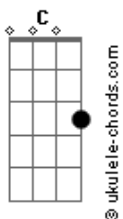

Sum 41 - Over My Head

tom:

Intro: Em , C , G , D

Em
What happened to you
C G D
You've played the victim for so long now in this game
Em
What I thought was true
C G D
Is made of fiction and im following the same

Em
But if I try
C G
To make sense of this mess I'm in
D Em
I'm not sure where i should begin
C G D
I'm falling, I'm falling

Chorus:

Em C
Now I'm in over my head with something I said
G D
Completely misread I'm better off dead.
Em C
And now I can see how fake you can be
G D Em
This hypocrisy's beginning to get to me.
Intro: Em , C , G , D (2x)

Em
It's none of my concern
C G D
Why look to me 'cause I don't believe in fame
Em C
I guess you never heard I've met our makers
G D
They don't even know your name

Em C G
But if I had to say good bye to leave this hell
D Em
I'd say my time has served me well
C G D
I'm falling, I'm falling

Acordes

Chorus:

Em C
Now I'm in over my head with something I said
G D
Completely misread I'm better off dead.
Em C
And now I can see how fake you can be
G D
This hypocrisy's beginning to get to me.

Em C G D Em
This came long before those who suffer more
C G D
I'm too awake for this to be a nightmare
Em C G D Em
Whats with my disgrace I lost the human race
C G D Em
No one plans for it to blow up in their face
Intro: Em , C , G , D

Em C G D
Who said it was easy to put back all these pieces
Em C G D
Who said it was so easy to put back all of these pieces

Chorus:

Em C
Now I'm in over my head with something I said
G D
Completely misread I'm better off dead.
Em C
And now I can see how fake you can be
G D
This hypocrisy's beginning to get to me.

Em C G D
Over my head
Em C G D
Better off dead
Em C G D
Over my head
Em C G D
Better off dead
Em
Away