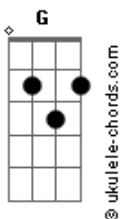

Sum 41 - Over My Head

tom:

Intro: Em , C , G , D

Em
What happened to you
C G D
You've played the victim for so long now in this game
Em
What I thought was true
C G D
Is made of fiction and im following the same

Em
But if I try
C G
To make sense of this mess I'm in
D Em
I'm not sure where i should begin
C G D
I'm falling, I'm falling

Chorus:

Em C
Now I'm in over my head with something I said
G D
Completely misread I'm better off dead.
Em C
And now I can see how fake you can be
G D Em
This hypocrisy's beginning to get to me.
Intro: Em , C , G , D (2x)

Em
It's none of my concern
C G D
Why look to me 'cause I don't believe in fame
Em C
I guess you never heard I've met our makers
G D
They don't even know your name

Em C G
But if I had to say good bye to leave this hell
D Em
I'd say my time has served me well
C G D
I'm falling, I'm falling

Acordes

Chorus:

Em C
Now I'm in over my head with something I said
G D
Completely misread I'm better off dead.
Em C
And now I can see how fake you can be
G D
This hypocrisy's beginning to get to me.

Em C G D Em
This came long before those who suffer more
C G D
I'm too awake for this to be a nightmare
Em C G D Em
Whats with my disgrace I lost the human race
C G D Em
No one plans for it to blow up in their face
Intro: Em , C , G , D

Em C G D
Who said it was easy to put back all these pieces
Em C G D
Who said it was so easy to put back all of these pieces

Chorus:

Em C
Now I'm in over my head with something I said
G D
Completely misread I'm better off dead.
Em C
And now I can see how fake you can be
G D
This hypocrisy's beginning to get to me.

Em C G D
Over my head
Em C G D
Better off dead
Em C G D
Over my head
Em C G D
Better off dead
Em
Away