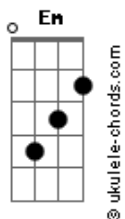

Sum 41 - Over My Head

tom:

Intro: Em , C , G , D

Em
What happened to you
C G D
You've played the victim for so long now in this game
Em
What I thought was true
C G D
Is made of fiction and im following the same

Em
But if I try
C G
To make sense of this mess I'm in
D Em
I'm not sure where i should begin
C G D
I'm falling, I'm falling

Chorus:

Em C
Now I'm in over my head with something I said
G D
Completely misread I'm better off dead.
Em C
And now I can see how fake you can be
G D Em
This hypocrisy's beginning to get to me.
Intro: Em , C , G , D (2x)

Em
It's none of my concern
C G D
Why look to me 'cause I don't believe in fame
Em C
I guess you never heard I've met our makers
G D
They don't even know your name

Em C G
But if I had to say good bye to leave this hell
D Em
I'd say my time has served me well
C G D
I'm falling, I'm falling

Acordes

Chorus:

Em C
Now I'm in over my head with something I said
G D
Completely misread I'm better off dead.
Em C
And now I can see how fake you can be
G D
This hypocrisy's beginning to get to me.

Em C G D Em
This came long before those who suffer more
C G D
I'm too awake for this to be a nightmare
Em C G D Em
Whats with my disgrace I lost the human race
C G D Em
No one plans for it to blow up in their face
Intro: Em , C , G , D

Em C G D
Who said it was easy to put back all these pieces
Em C G D
Who said it was so easy to put back all of these pieces

Chorus:

Em C
Now I'm in over my head with something I said
G D
Completely misread I'm better off dead.
Em C
And now I can see how fake you can be
G D
This hypocrisy's beginning to get to me.

Em C G D
Over my head
Em C G D
Better off dead
Em C G D
Over my head
Em C G D
Better off dead
Em
Away