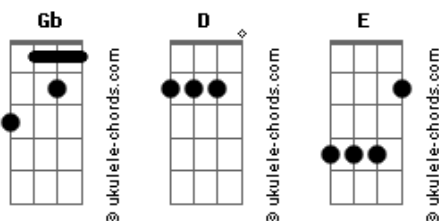

Sum 41 - No Reason

Tom: **Gb**

Tuning: eBGDA**D**

~ = let chord ring
PM = plam mute

You do this 1 more except on the second time, end with the two power chords, that i from the rest of tab

Listen to the song for stumming pattern

After second Chorus x2

Breakdown

Listen to the song for stumming pattern

Chorus x4

END ON

Acordes

Letra:

All of us beleive
That this is not up to you
The fact of the matter is
That it's up to me