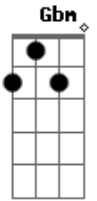

© ukulele-chords.com