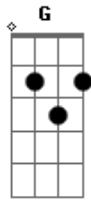

Sum 41 - King Of Contradiction

Tom: **C**

~ Let ring
b Bend
Palm mute
/ Pickslide
> Strum
Intro:

Verse:

Chorus:

Stevo's Drum solo!

Play Verse

Chorus:

Now we enter the bridge:

Outrорidge part 2:

optional
palm mute
on this **G**

End:

Acordes

© ukulele-chords.com

© ukulele-chords.com