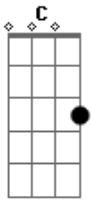

Sum 41 - King Of Contradiction

Tom: **C**

~ Let ring
b Bend
Palm mute
/ Pickslide
> Strum
Intro:

Verse:

Chorus:

Stevo's Drum solo!

Play Verse

Chorus:

Now we enter the bridge:

Outrорidge part 2:

optional
palm mute
on this **G**

End:

Acordes

© ukulele-chords.com

© ukulele-chords.com