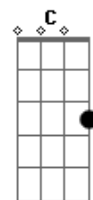

© ukulele-chords.com