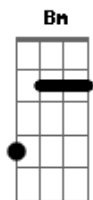

© ukulele-chords.com