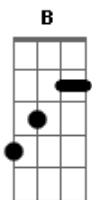

© ukulele-chords.com