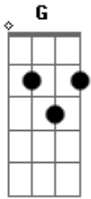

Sum 41 - Handle This

Tom: **G**

guitar 1: intro x2
 x2 end w/
D

guitar 2: intro missing. listen to the song and you'll know what im talking about. but hey let me know if any of you awesome guitarists have it!

verse 1:

You said it... ..anymore. You say in doubt...
 (.....PM.....)

o final do solo q naum existia...agora existe!!!(abaixo)

chorus:

(....PM...)

play intro

verse 2:

You take... ..time
 (....PM....)

chorus

closing verse:

chorus

solo: (the very very very very very end of the solo is

=====

=====

Acordes

© ukulele-chords.com