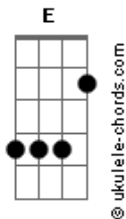

Sum 41 - Blood in my eyes

Tom: **A**

(com acordes na forma de)
 INTRO a x3

Intro: b x1

Intro: c x1

Intro: d x1 (same as INTRO c with different ending)

MAIN RIFF **F** x4

FILL x1

VERSE a x1

"I don't believe in the secrets you keep but I do wanna know..."

VERSE b x1

"And I'm over you, congratulations..."

PRE-CHORUS x1

"And thank you for all the pain..."

CHORUS x2

"There's nothing to say, the feelings are already dead..."

MAIN RIFF **F** x2

Acordes

VERSE a x1

"Seen through the lines while believing the lies for too long a time..."

VERSE b x1

"And now war's declared, drawing the battle lines..."

PRE-CHORUS x1

"And I can't see straight anymore..."