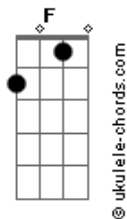

Sum 41 - Blood in my eyes

Tom: **A**

(com acordes na forma de)
 INTRO a x3

Intro: b x1

Intro: c x1

Intro: d x1 (same as INTRO c with different ending)

MAIN RIFF **F** x4

FILL x1

VERSE a x1

"I don't believe in the secrets you keep but I do wanna know..."

VERSE b x1

"And I'm over you, congratulations..."

PRE-CHORUS x1

"And thank you for all the pain..."

CHORUS x2

"There's nothing to say, the feelings are already dead..."

MAIN RIFF **F** x2

Acordes

VERSE a x1

"Seen through the lines while believing the lies for too long a time..."

VERSE b x1

"And now war's declared, drawing the battle lines..."

PRE-CHORUS x1

"And I can't see straight anymore..."