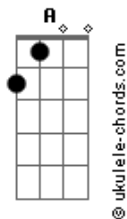

Sum 41 - Blood in my eyes

Tom: **A**

(com acordes na forma de)
 INTRO a x3

Intro: b x1

Intro: c x1

Intro: d x1 (same as INTRO c with different ending)

MAIN RIFF **F** x4

FILL x1

VERSE a x1

"I don't believe in the secrets you keep but I do wanna know..."

VERSE b x1

"And I'm over you, congratulations..."

PRE-CHORUS x1

"And thank you for all the pain..."

CHORUS x2

"There's nothing to say, the feelings are already dead..."

MAIN RIFF **F** x2

Acordes

VERSE a x1

"Seen through the lines while believing the lies for too long a time..."

VERSE b x1

"And now war's declared, drawing the battle lines..."

PRE-CHORUS x1

"And I can't see straight anymore..."