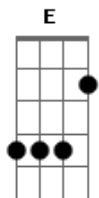

Sugar Ray - Someday

Tom: E

Afinação padrão
Riff que acompanha a música na introdução e versos:

/ = slide
= hammer e pull of (marteladas)

Verso 1:

E Gbm E Gbm
Someday, when my life has passed me by,
I'll lay around and wonder
Why you were always there for me.

Verso 2:

E Gbm E Gbm
One way, in the eyes of a passer by,
I'll look around for another try,
And I'll fade away.

Refrão:

A Abm
Just close your eyes and I'll take you there
A Abm
This place is warm, without a care
A Abm
We'll take a swim in the deep blue sea
A B
I go to leave but you reach for me

Verso 3:

E Gbm E Gbm
Some say, better things will come our way
No matter what they try to say
You were always there for me

Verso 4:

E Gbm E Gbm
Someway, when the sun begins to shine
I hear a song from another time
and I'll fade away.

Acordes

© ukulele-chords.com