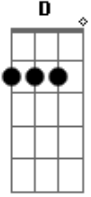

Sugar Ray - Rpm

Tom: **F**

Album: Floored

This tab is surely 100% accurate

Tuning: all guitars, tune down 1/2 step, Dropped **D** tuning
/ slide up
\ slide down

Intro: Bass & drums use tremolo bar racecar samples
grad slide

Riff1 verse

Riff2 prechorus

Riff3 chorus

Interlude (while DJ scratching)

Acordes

© ukulele-chords.com

© ukulele-chords.com