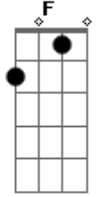

Sugar Ray - Rpm

Tom: **F**

Album: Floored

This tab is surely 100% accurate

Tuning: all guitars, tune down 1/2 step, Dropped **D** tuning
/ slide up
\ slide down

Intro: Bass & drums use tremolo bar racecar samples
grad slide

Riff1 verse

Riff2 prechorus

Riff3 chorus

Interlude (while DJ scratching)

Acordes

© ukulele-chords.com