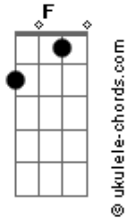

Sugar Ray - Personal Space Invader

Tom: F

14:59. It is a great song, although not that well known.
It is very easy to play, hope you have fun!
Beginning (1x)

Acordes

opening Main Riff (play throughout the whole song except the
and the chorus)