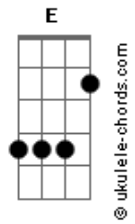

Sugar Ray - Aim For Me

Tom: E

name: jgscribble

Tabs: Aim   for   me

PM   PM   PM   PM   PM
                                 /   \   /   \   /   \   /   \   /   \

a bunch of
                                 times real fast
                                 \   /

Solo

Acordes

This is the order to play it in

Chorus   4X's
Verse   2X's
Chorus 2 2X's
Chorus   4X's
Verse   2X's
Chorus 2 2X's
Chorus   4X's
Solo
Chorus 2 2X's
Chorus   5X's
End

This was my first tab, so don't get all pissed off if it's wrong, it's a real fun song to play, so pull out yer get-tar and have fun!