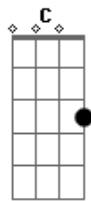

© ukulele-chords.com