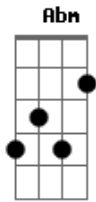

© ukulele-chords.com

© ukulele-chords.com