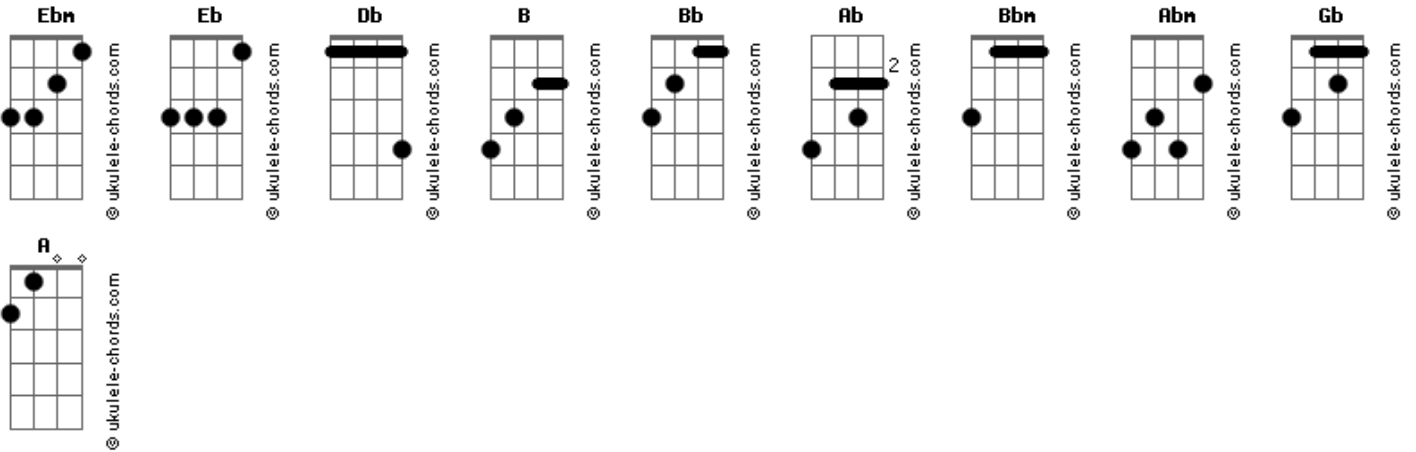

Suede - Starcrazy

tom:

Intro: Eb Db B Bb Ab Eb

Ab Db
She's star, starcrazy
Bbm Ebm
Electric-shock-bog-brush-hair
Ab Db
Flat on her back in the '80s
Bbm Ebm
In the '90s going nowhere

Ab Db
Star, starcrazy
Bbm Ebm
Got a kicking transistor inside
Ab Db
A heavy metal stutter that brains me
Bbm Ebm Ab Eb
And an electric love in her eyes

B Db Ebm Abm
Oh, she don't want education
B Db Gb
She got nothing to say
B Db Ebm Abm
She got no imagination, so they say

B Db
Why does she feel this way?
Ab Ebm
Why does she feel this way?

Ab Db
Cos she's star, starcrazy
Bbm Ebm
Getting stupid on the streets tonight
Ab Db
And shaking like a mechanical thing
Bbm Ebm Ab Eb
With an electric love in her eyes

B Db Ebm Abm
Oh, she don't want education
B Db Gb
She got nothing to say
B Db Ebm Abm
She got no imagination, so they say

B Db

Acordes

Why does she feel this way?
Ab Ebm
Why does she feel this way?

Eb Db B Bb Ab Eb