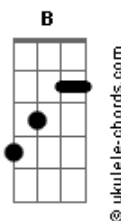

Suede - Electricity

tom:

Intro: A G A G A G E

Verse w/rhythm. Fig. 1 three times

We got a love that's as cold as stone

We got a love for a violent home

We got a love that ain't got no name

We kiss all over the lips like pain

Verse w/rythm figure 1 three times

We gotta lot of electricity

We gotta love that ain't got no shame

We kiss all over the lips like pain

E w/rythm Figure 2 twice

Kissing all over the lips like pain

I said Oh its bigger than the universe

Bigger than the universe

Bigger than the two of us

Oh its bigger than you and me

We got a love between us and its like electricity

(A G)

Acordes

(A G)

We got a love like a violent mind

We got a love for the white, white lies

We got a love that ain't got no name

We kiss all over the lips like pain

Verse w/rhythm fig 1 three time

We got a love from nowhere forms

We got a love like electric sands