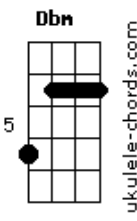

Suede - Electricity

tom:

Intro: A G A G A G E

Verse w/rhythm. Fig. 1 three times

We got a love that's as cold as stone

We got a love for a violent home

We got a love that ain't got no name

We kiss all over the lips like pain

Verse w/rythm figure 1 three times

We gotta lot of electricity

We gotta love that ain't got no shame

We kiss all over the lips like pain

E w/rythm Figure 2 twice

Kissing all over the lips like pain

I said Oh its bigger than the universe

Bigger than the universe

Bigger than the two of us

Oh its bigger than you and me

We got a love between us and its like electricity

(A G)

Acordes

(A G)

We got a love like a violent mind

We got a love for the white, white lies

We got a love that ain't got no name

We kiss all over the lips like pain

Verse w/rhythm fig 1 three time

We got a love from nowhere forms

We got a love like electric sands