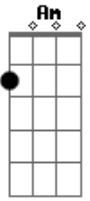

Suede - Crack In The Union Jack

tom:

Intro: G F G F

G
Draw the blinds and watch the show

F
Heard it on the radio

G
Saw it on the news today

F
I heard the lonely people say

Am G
"There's a great big crack

F C
In the Union Jack"

Am G
"There's a great big crack

Bb C
In the Union Jack"

Acordes

ukulele-chords.com

ukulele-chords.com

ukulele-chords.com

ukulele-chords.com

ukulele-chords.com

G
Another day another love

F
Another midday T.V. show

G
Saw it on the news today

F
Heard the lonely people say

Am G
"There's a great big crack

F C
In the Union Jack"

Am G
"There's a great big crack