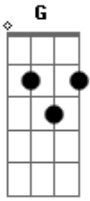

Suede - Crack In The Union Jack

tom:

Intro: G F G F

G
Draw the blinds and watch the show

F
Heard it on the radio

G
Saw it on the news today

F
I heard the lonely people say

Am G
"There's a great big crack

F C
In the Union Jack"

Am G
"There's a great big crack

Bb C
In the Union Jack"

Acordes

ukulele-chords.com

ukulele-chords.com

ukulele-chords.com

ukulele-chords.com

ukulele-chords.com

G
Another day another love

F
Another midday T.V. show

G
Saw it on the news today

F
Heard the lonely people say

Am G
"There's a great big crack

F C
In the Union Jack"

Am G
"There's a great big crack