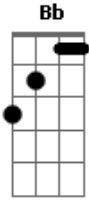

Suede - Crack In The Union Jack

tom:

Intro: G F G F

G
Draw the blinds and watch the show

F
Heard it on the radio

G
Saw it on the news today

F
I heard the lonely people say

Am G
"There's a great big crack

F C
In the Union Jack"

Am G
"There's a great big crack

Bb C
In the Union Jack"

Acordes

ukulele-chords.com

ukulele-chords.com

ukulele-chords.com

ukulele-chords.com

ukulele-chords.com

G
Another day another love

F
Another midday T.V. show

G
Saw it on the news today

F
Heard the lonely people say

Am G
"There's a great big crack

F C
In the Union Jack"

Am G
"There's a great big crack