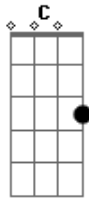

Suede - Crack In The Union Jack

tom:

Intro: G F G F

G
Draw the blinds and watch the show

F
Heard it on the radio

G
Saw it on the news today

F
I heard the lonely people say

Am G
"There's a great big crack

F C
In the Union Jack"

Am G
"There's a great big crack

Bb C
In the Union Jack"

Acordes

ukulele-chords.com

ukulele-chords.com

ukulele-chords.com

ukulele-chords.com

ukulele-chords.com

G
Another day another love

F
Another midday T.V. show

G
Saw it on the news today

F
Heard the lonely people say

Am G
"There's a great big crack

F C
In the Union Jack"

Am G
"There's a great big crack