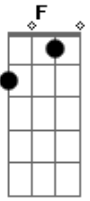

Suede - Crack In The Union Jack

tom:

Intro: G F G F

G
Draw the blinds and watch the show

F
Heard it on the radio

G
Saw it on the news today

F
I heard the lonely people say

Am G
"There's a great big crack

F C
In the Union Jack"

Am G
"There's a great big crack

Bb C
In the Union Jack"

Acordes

ukulele-chords.com

ukulele-chords.com

ukulele-chords.com

ukulele-chords.com

ukulele-chords.com

G
Another day another love

F
Another midday T.V. show

G
Saw it on the news today

F
Heard the lonely people say

Am G
"There's a great big crack

F C
In the Union Jack"

Am G
"There's a great big crack