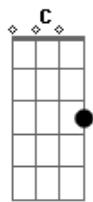

Sublime - We're Only Gonna Die For Our Arrogance

Tom: G

Normal Tuning

Intro:

Heavy part after "let's go!":

G A G A G A C G

Lyrics

A Early man walked away as modern man took control
 G D A
 G D A

Heavy part after "Let's go!":

G A G A G A C G

We're only gonna die from our own arrogance
 That's why we might as well take our time

Solo:

A

Acordes

© ukulele-chords.com

© ukulele-chords.com