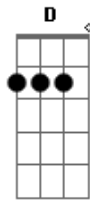

© ukulele-chords.com