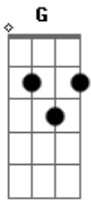

Sublime - We're Only Gonna Die For Our Arrogance

Tom: G

Normal Tuning

Intro:

Heavy part after "let's go!":
G A G A G A C G

Lyrics

A Early man walked away as modern man took control
G D A
G D A

Their minds weren't all the same and to conquer was their goal
G D A
So he built his great empire and he slaughtered his own kind
G D A
He died a confused man and he killed himself with his own mind
Let's go!!

Heavy part after "Let's go!":
G A G A G A C G

We're only gonna die from our own arrogance
That's why we might as well take our time

Solo:

Acordes

© ukulele-chords.com