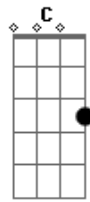

© ukulele-chords.com