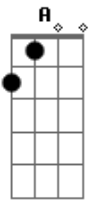

© ukulele-chords.com