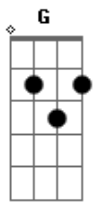

Sublime - We're Only Gonna Die For Our Arrogance

Tom: G

Normal Tuning

Intro:

Heavy part after "let's go!":

G A G A G A C G

Lyrics

A Early man walked away as modern man took control
 G D A
 G D A

Heavy part after "Let's go!":

G A G A G A C G

We're only gonna die from our own arrogance
 That's why we might as well take our time

Solo:

A

Acordes

© ukulele-chords.com

© ukulele-chords.com