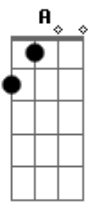

Sublime - We're Only Gonna Die For Our Arrogance

Tom: G

Normal Tuning

Intro:

Heavy part after "let's go!":

G A G A G A C G

Lyrics

A Early man walked away as modern man took control
 G D A
 G D A

Heavy part after "Let's go!":

G A G A G A C G

We're only gonna die from our own arrogance
 That's why we might as well take our time

Solo:

A

Acordes

© ukulele-chords.com

© ukulele-chords.com