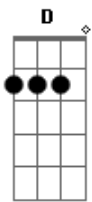

© ukulele-chords.com