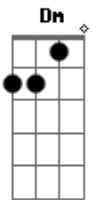

Solo

Whoa rock me to the night
Ja say

A A A A Dm Dm Dm Dm (3x)

A A A A Dm G Ab A (1x)

Acordes

© ukulele-chords.com

© ukulele-chords.com

© ukulele-chords.com