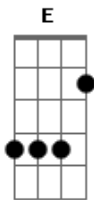

© ukulele-chords.com