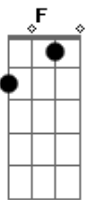

© ukulele-chords.com