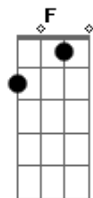

© ukulele-chords.com