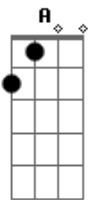

Solo

Whoa rock me to the night
Ja say

A A A A Dm Dm Dm Dm (3x)

A A A A Dm G Ab A (1x)

Acordes

© ukulele-chords.com

© ukulele-chords.com

© ukulele-chords.com