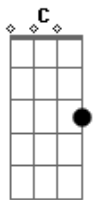

Sublime - Smoke Two Joints

Tom: C

Normal Tuning

Intro: A A A Dm Dm Dm (3x)

A A A

G Ab A

Verse 1

A
I smoke two joints in the morning
F G
I smoke two joint at night
A
I smoke two joint in the afternoon
F G
It makes me feel alright
A
I smoke two joints in time of peace
F G
And two in time of war
A
I smoke two joints before I smoke two joints
F G Ab
And then I smoke two more

A F G Ab
A F G Ab

Break (same chord progression)

"smoked cigarettes 'til the day she died,
toke a big spliff of some good sensimillia

smoked cigarettes 'til the day she died
toke a big spliff of some good sensamill..."
"Easy-E were ya ever caught slippin'?" "hell no!"

Verse 2

A
Daddy he once told me,
F G
"Son, you be hard workin' man"
A
And momma she once told me,
F G
"Son, you do the best you can"
G
Then one day I meet a man,
F
He came to me and said yes.
G F
"Hard work good and Hard work fine,
E
but first take care of head"

Solo

Whoa rock me to the night
Ja say

A A A A Dm Dm Dm Dm (3x)

A A A A Dm G Ab A (1x)

Acordes

© ukulele-chords.com