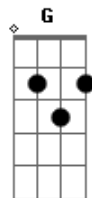

Sublime - Smoke Two Joints

Tom: C

Normal Tuning

Intro: A A A Dm Dm Dm (3x)

A A A

G Ab A

Verse 1

A
I smoke two joints in the morning
F G
I smoke two joint at night
A
I smoke two joint in the afternoon
F G
It makes me feel alright
A
I smoke two joints in time of peace
F G
And two in time of war
A
I smoke two joints before I smoke two joints
F G Ab
And then I smoke two more

A F G Ab
A F G Ab

Break (same chord progression)

"smoked cigarettes 'til the day she died,
toke a big spliff of some good sensimillia

smoked cigarettes 'til the day she died
toke a big spliff of some good sensamill..."
"Easy-E were ya ever caught slippin'?" "hell no!"

Verse 2

A
Daddy he once told me,
F G
"Son, you be hard workin' man"
A
And momma she once told me,
F G
"Son, you do the best you can"
G
Then one day I meet a man,
F
He came to me and said yes.
G F
"Hard work good and Hard work fine,
E
but first take care of head"

Solo

Whoa rock me to the night
Ja say

A A A A Dm Dm Dm Dm (3x)

A A A A Dm G Ab A (1x)

Acordes

© ukulele-chords.com

© ukulele-chords.com

© ukulele-chords.com