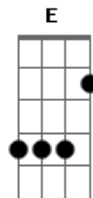

© ukulele-chords.com