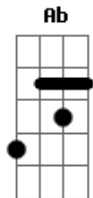

© ukulele-chords.com