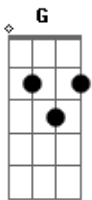

Sublime - Smoke Two Joints

Tom: C

Normal Tuning

Intro: A A A Dm Dm Dm (3x)

A A A

G Ab A

Verse 1

A
I smoke two joints in the morning
F G
I smoke two joint at night
A
I smoke two joint in the afternoon
F G
It makes me feel alright
A
I smoke two joints in time of peace
F G
And two in time of war
A
I smoke two joints before I smoke two joints
F G Ab
And then I smoke two more

A F G Ab
A F G Ab

Break (same chord progression)

"smoked cigarettes 'til the day she died,
toke a big spliff of some good sensimillia

smoked cigarettes 'til the day she died
toke a big spliff of some good sensamill..."
"Easy-E were ya ever caught slippin'?" "hell no!"

Verse 2

A
Daddy he once told me,
F G
"Son, you be hard workin' man"
A
And momma she once told me,
F G
"Son, you do the best you can"
G
Then one day I meet a man,
F
He came to me and said yes.
G F
"Hard work good and Hard work fine,
E
but first take care of head"

Solo

Whoa rock me to the night
Ja say

A A A A Dm Dm Dm Dm (3x)

A A A A Dm G Ab A (1x)

Acordes

© ukulele-chords.com

© ukulele-chords.com

© ukulele-chords.com