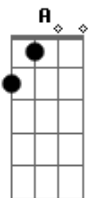

Solo

Whoa rock me to the night
Ja say

A A A A Dm Dm Dm Dm (3x)

A A A A Dm G Ab A (1x)

Acordes

© ukulele-chords.com

© ukulele-chords.com

© ukulele-chords.com