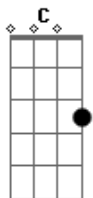

Sublime - Smoke Two Joints

Tom: C

Normal Tuning

Intro: A A A Dm Dm Dm (3x)

A A A

G Ab A

Verse 1

A
I smoke two joints in the morning
F G
I smoke two joint at night
A
I smoke two joint in the afternoon
F G
It makes me feel alright
A
I smoke two joints in time of peace
F G
And two in time of war
A
I smoke two joints before I smoke two joints
F G Ab
And then I smoke two more

A F G Ab
A F G Ab

Break (same chord progression)

"smoked cigarettes 'til the day she died,
toke a big spliff of some good sensimillia

smoked cigarettes 'til the day she died
toke a big spliff of some good sensamill..."
"Easy-E were ya ever caught slippin'?" "hell no!"

Verse 2

A
Daddy he once told me,
F G
"Son, you be hard workin' man"
A
And momma she once told me,
F G
"Son, you do the best you can"
G
Then one day I meet a man,
F
He came to me and said yes.
G F
"Hard work good and Hard work fine,
E
but first take care of head"

Solo

Whoa rock me to the night
Ja say

A A A A Dm Dm Dm Dm (3x)

A A A A Dm G Ab A (1x)

Acordes

© ukulele-chords.com