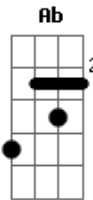

© ukulele-chords.com