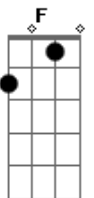

Sublime - Smoke Two Joints

Tom: C

Normal Tuning

Intro: A A A Dm Dm Dm (3x)

A A A

G Ab A

Verse 1

A
I smoke two joints in the morning
F G
I smoke two joint at night
A
I smoke two joint in the afternoon
F G
It makes me feel alright
A
I smoke two joints in time of peace
F G
And two in time of war
A
I smoke two joints before I smoke two joints
F G Ab
And then I smoke two more

A F G Ab
A F G Ab

Break (same chord progression)

"smoked cigarettes 'til the day she died,
toke a big spliff of some good sensimillia

smoked cigarettes 'til the day she died
toke a big spliff of some good sensamill..."
"Easy-E were ya ever caught slippin'?" "hell no!"

Verse 2

A
Daddy he once told me,
F G
"Son, you be hard workin' man"
A
And momma she once told me,
F G
"Son, you do the best you can"
G
Then one day I meet a man,
F
He came to me and said yes.
G F
"Hard work good and Hard work fine,
E
but first take care of head"

Solo

Whoa rock me to the night
Ja say

A A A A Dm Dm Dm Dm (3x)

A A A A Dm G Ab A (1x)

Acordes

© ukulele-chords.com

© ukulele-chords.com

© ukulele-chords.com

© ukulele-chords.com

© ukulele-chords.com

© ukulele-chords.com

© ukulele-chords.com