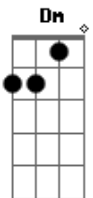

Solo

Whoa rock me to the night
Ja say

A A A A Dm Dm Dm Dm (3x)

A A A A Dm G Ab A (1x)

Acordes

© ukulele-chords.com

© ukulele-chords.com

© ukulele-chords.com