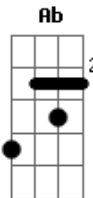

© ukulele-chords.com