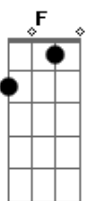

© ukulele-chords.com