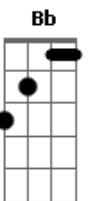

© ukulele-chords.com