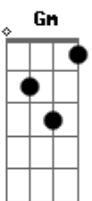

© ukulele-chords.com