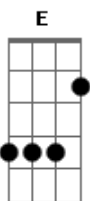

© ukulele-chords.com