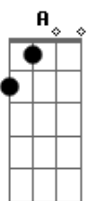

© ukulele-chords.com