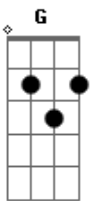

© ukulele-chords.com