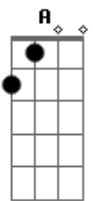

Sublime - Saw Red (acoustic)

Tom: C
 Intro: A G
 Verse 1:
 A
 Every day I love her just a little bit more
 A G
 A little bit more, A little bit more
 A G
 Every day I love her just a little bit more
 A G
 And she loves me the same
 A G
 Every day I love her just a little bit more
 A B G
 A little bit more, A little bit more
 A G
 Every day I love her just a little bit more
 A (pausa) G
 And she loves me the same

Chorus:
 A
 Baby if you want to get low
 G
 Baby if you want to get high
 Dm Em
 It makes no sense at all
 A
 I saw red,
 A G
 I saw red. Oh I saw red

Dm Em A
 One more secret lover that I shot dead
 G A

Verse 2 (mesmos acordes que o verso 1: G A)
 Everyday I wake up just a little bit more feelin'
 like a dog out on the yard because that's just how we are
 Everyday I wonder if it's over when I wake up
 realizin' that we hate and brake down the war
 You say it's black, I don't believe you
 And if you say it's white, you say I'm tryin to deceive you
 and baby you're the winner of the high and the low,
 and I'd be waiting for you in the
 middle but I just lack control.

Chorus

Verse 3:
 A G
 Girls don't go crazy [x3]
 A G
 When the men use you. No!
 Dm Cm
 Oh woman hold your man tight
 Dm G (pausa)
 If it makes you feel right
 A G A
 It's your own life

Acordes

© ukulele-chords.com