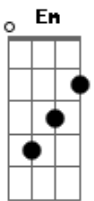

© ukulele-chords.com