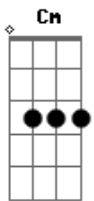

© ukulele-chords.com