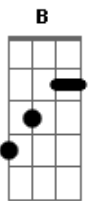

© ukulele-chords.com