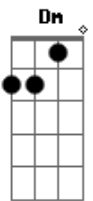

© ukulele-chords.com