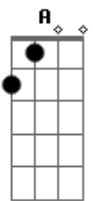

Sublime - Saw Red (acoustic)

Tom: C
Intro: A G
Verse 1:
A G
Every day I love her just a little bit more
A G
A little bit more, A little bit more
A G
Every day I love her just a little bit more
A G
And she loves me the same
A G
Every day I love her just a little bit more
A B G
A little bit more, A little bit more
A G
Every day I love her just a little bit more
A (pausa) G
And she loves me the same

Chorus:
A
Baby if you want to get low
G
Baby if you want to get high
Dm7 Em7
It makes no sense at all
A
I saw red,
A G
I saw red. Oh I saw red

Dm7 Em7 A
One more secret lover that I shot dead
G A

Verse 2 (mesmos acordes que o verso 1: G A)
Everyday I wake up just a little bit more feelin'
like a dog out on the yard because that's just how we are
Everyday I wonder if it's over when I wake up
realizin' that we hate and brake down the war
You say it's black, I don't believe you
And if you say it's white, you say I'm tryin to deceive you
and baby you're the winner of the high and the low,
and I'd be waiting for you in the
middle but I just lack control.

Chorus

Verse 3:
A G
Girls don't go crazy [x3]
A G
When the men use you. No!
Dm7 Cm7
Oh woman hold your man tight
Dm7 G (pausa)
If it makes you feel right
A G A
It's your own life

Acordes

© ukulele-chords.com