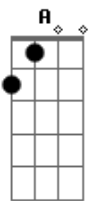

Sublime - Saw Red (acoustic)

Tom: C

Intro: A G

Verse 1:

A G
 Every day I love her just a little bit more
 A G
 A little bit more, A little bit more
 A G
 Every day I love her just a little bit more
 A G
 And she loves me the same
 A G
 Every day I love her just a little bit more
 A B G
 A little bit more, A little bit more
 A G
 Every day I love her just a little bit more
 A (pausa) G
 And she loves me the same

Chorus:

A
 Baby if you want to get low
 G
 Baby if you want to get high
 Dm7 Em7
 It makes no sense at all
 A
 I saw red,
 A G
 I saw red. Oh I saw red

Dm7 Em7 A
 One more secret lover that I shot dead
 G A

Verse 2 (mesmos acordes que o verso 1: G A)
 Everyday I wake up just a little bit more feelin'
 like a dog out on the yard because that's just how we are
 Everyday I wonder if it's over when I wake up
 realizin' that we hate and brake down the war
 You say it's black, I don't believe you
 And if you say it's white, you say I'm tryin to deceive you
 and baby you're the winner of the high and the low,
 and I'd be waiting for you in the
 middle but I just lack control.

Chorus

Verse 3:
 A G
 Girls don't go crazy [x3]
 A G
 When the men use you. No!
 Dm7 Cm7
 Oh woman hold your man tight
 Dm7 G (pausa)
 If it makes you feel right
 A G A
 It's your own life

Acordes

© ukulele-chords.com