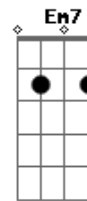

© ukulele-chords.com