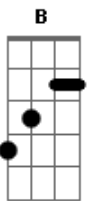

© ukulele-chords.com