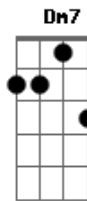

© ukulele-chords.com