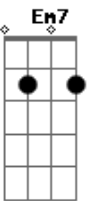

© ukulele-chords.com