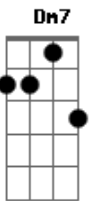

© ukulele-chords.com