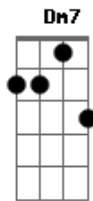

© ukulele-chords.com