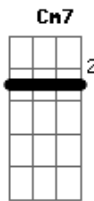

© ukulele-chords.com