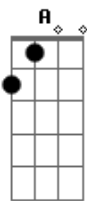

© ukulele-chords.com