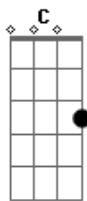

Sublime - Saw Red (acoustic)

Tom: C

Intro: A G

Verse 1:

A G
Every day I love her just a little bit more
A G
A little bit more, A little bit more
A G
Every day I love her just a little bit more
A G
And she loves me the same
A G
Every day I love her just a little bit more
A B G
A little bit more, A little bit more
A G
Every day I love her just a little bit more
A (pausa) G
And she loves me the same

Chorus:

A
Baby if you want to get low
G
Baby if you want to get high
Dm7 Em7
It makes no sense at all
A
I saw red,
A G
I saw red. Oh I saw red

Dm7 Em7 A
One more secret lover that I shot dead
G A

Verse 2 (mesmos acordes que o verso 1: G A)
Everyday I wake up just a little bit more feelin'
like a dog out on the yard because that's just how we are
Everyday I wonder if it's over when I wake up
realizin' that we hate and brake down the war
You say it's black, I don't believe you
And if you say it's white, you say I'm tryin to deceive you
and baby you're the winner of the high and the low,
and I'd be waiting for you in the
middle but I just lack control.

Chorus

Verse 3:
A G
Girls don't go crazy [x3]
A G
When the men use you. No!
Dm7 Cm7
Oh woman hold your man tight
Dm7 G (pausa)
If it makes you feel right
A G A
It's your own life

Acordes