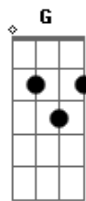

© ukulele-chords.com