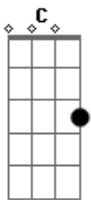

Chorus

F C A D C Bb
It ain't hard to understand this ain't hitler's master plan
F A
what it takes to be a man
F C A D C
Bb
in my mind and in my brain I roll it over like a steamin'
freight trains
F A
it ain't hard to ascertain

Verse 2

Dm
You only see what you want to beleive when you light up in the
back
with those tricks up your sleeve That don't mean I can't hang
but the day that I die will be the day that I shut my mouth
and put down my guitar
Sunday morning hold church down at the bar get down on my
knees and start to pray,
pray my itchy rash will go away

Chorus 2

F C A D C Bb
back up y'all it ain't me kentucky fried chicken is all I see

its a

F A
hellified way to start your day
F C A D C Bb
if I make you cry all night me and daddy gonna have a fist
fight it ain't
F A
personal it ain't me

Verse 3

Dm
I only hear what you told me to be I'm a backwards-ass
hillbilly I'm dick
butkiss you know I lie I get me an I'm a thief in the dark I'm
a ragin
machine I'm a triple rectified-ass son of a bitch. rec-tite on
my ass and
it makes me itch I can see for miles and miles and miles my
broken heart
makes me smile

Chorus 3

F C A D C Bb
in my mind in my brain I go back and go completely insane
F A
it aint personal it aint me
F C A D C Bb
if I make you cry I might be your daddy at the end of the
night
F A
take a load from my big gun

Verse 4

Dm
You only see what you want to believe when you
creep from the back you got tricks up my sleeve 24/7 the
devil's best
friend makes no difference it's all the same in the end

Acordes

© ukulele-chords.com