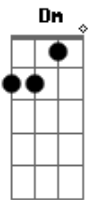

© ukulele-chords.com