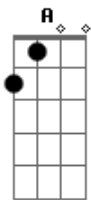

© ukulele-chords.com