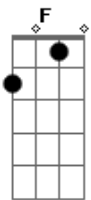

© ukulele-chords.com