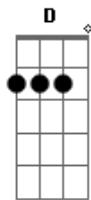

© ukulele-chords.com