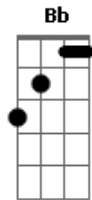

© ukulele-chords.com