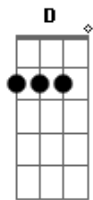

Fill 1

Riff 2

Riff 3

Riff 4

Song structure:

Riff 1 x4
Fill 1
Riff 2 x4
Riff 3
Riff 4 x4

second guitar plays **Em Em Bm Bm** throughout verses. ska style upstrokes

Riff 1 x2
Fill 1
Riff 2 x4
Riff 3
Riff 4 x4

verse 2

Riff 1 x2
Fill 1
Riff 2 x4
Riff 3 (mostly a little bit of improv near the end)
Riff 4 x4

another verse

Riff 4 x3

Down there at the pawn shop,
It's a nifty place to shop.
Down there at the pawn shop.
If it's not in stone.
Down there at the pawn shop,
it's a nifty way to shop,
down there at the pawn shop.

What has been told
about made of stone
just remember that it's flesh and bone...

So, while I'm down here at the pawn shop.
Down here at the pawn shop.
Down here at the pawn shop.
Down here at the pawn shop.

What has been sold,
not strictly made of stone,
just remember that it's flesh and bone.

And now you've heard:
life's like a bird, yeah,
but just remember that it's flesh and bone.

So, while you're here at the pawn shop.
Down here at the pawn shop.
What! Ouh! That's riiight.

Down here at the pawn shop.
It's a nifty way to shop.
Down here at the pawn shop,
It's enough that's sold.
Down here at the pawn shop,
it's a nif- ya never shop.
Down here at the pawn shop.

What has been sold,
not strictly made of stone,
just remember it's flesh and bone.

What has been sold, not strictly soul,
please remember it's flesh and bone.

While you're down here at the pawn shop.
Down here at the pawn shop.
Down here at the pawn shop.
Down here at the pawn shop-yap-yap.
Huh! Oh. See.

Acordes