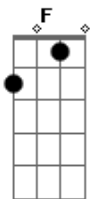

Sublime - Hope

Tom: F

(intro) Gm D Eb Bb

C D Eb C
Eb Bb
How can you say. "You torture me" when you're already thinking about someone else.
Abm Eb
When he comes home you'll be in his arms and I'll be gone.
Gm D Eb Bb Gm D Eb
Bb
But I know my day will come I know someday I'll be the only one.

C D Eb
So now you wait for a spark you now it will turn you on.
C Eb Bb
He's gonna make you feel the way you want to feel.
Abm Eb
When he starts to lie when he makes you cry you'll now I'll be there.
Gm D Eb Bb Gm D Eb Bb
My day will come I know someday I'll be the only one.

Abm Eb
Call me selfish call it what you like I think it's right.
C Bb
To want someone for all your own and not to share their love.
Abm

But I'll have my way.
Eb
You don't stand a chance anyway.
Bb Abm
Cause I got to you you don't stand a chance.
C D Eb
So now you wait for his cock you know it will turn you on.
C Eb Bb
He's gonna make you feel the way you want to feel.
Abm Eb
When he starts to lie when he makes you cry you'll now I'll be there.
Gm D Eb Bb Gm D Eb Bb
My day will come I know someday I'll be the only one.
Gm D Eb Bb Gm D Eb Bb
My day will come I know someday I'll be the only one.
Abm Eb
You don't know what you want it's gonna take you a year to find out.
D
I am not givin up.
Bb Abm
And when you've had enough you take your bruised little head
Eb
and you'll come running back to me
Gm D Eb Bb
I know that I will be the only one

Acordes