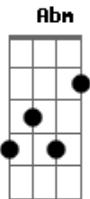

© ukulele-chords.com