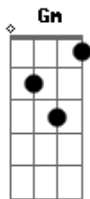

© ukulele-chords.com

© ukulele-chords.com