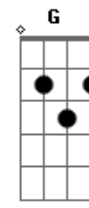

© ukulele-chords.com