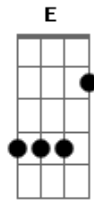

© ukulele-chords.com