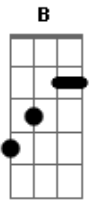

Sublime - Drunk Driving

Tom: **D**

you

this is a nice little song so heres the tab.

riff

Guitar:

C B A G Gb E C B A
G

Then a **C7**

Drunk Drivin' is what I like to do, I like drunk drivin with

Bass:

Acordes

© ukulele-chords.com

© ukulele-chords.com

© ukulele-chords.com

© ukulele-chords.com

© ukulele-chords.com