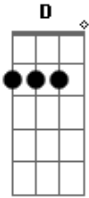

Sublime - Drunk Driving

Tom: **D** you
this is a nice little song so heres the tab. riff

Guitar:
C B A G Gb E C B A Then a **C7**

Drunk Drivin' is what I like to do, I like drunk drivin with
Bass:

Acordes