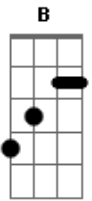

© ukulele-chords.com