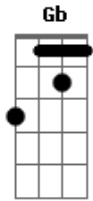

Sublime - Drunk Driving

Tom: **D**

you

this is a nice little song so heres the tab.

riff

Guitar:

C B A G Gb E C B A
G

Then a **C7**

Drunk Drivin' is what I like to do, I like drunk drivin with

Bass:

Acordes

© ukulele-chords.com

© ukulele-chords.com

© ukulele-chords.com

© ukulele-chords.com

© ukulele-chords.com