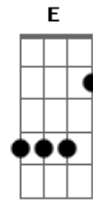

© ukulele-chords.com