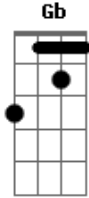

© ukulele-chords.com