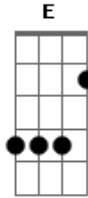

© ukulele-chords.com