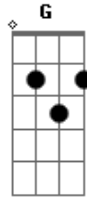

© ukulele-chords.com