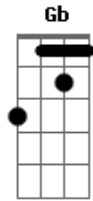

© ukulele-chords.com