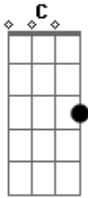

© ukulele-chords.com

© ukulele-chords.com