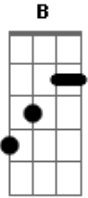

© ukulele-chords.com