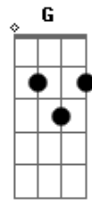

Sublime - Drunk Driving

Tom: **D**

you

this is a nice little song so heres the tab.

riff

Guitar:

C B A G Gb E C B A
G

Then a **C7**

Drunk Drivin' is what I like to do, I like drunk drivin with

Bass:

Acordes

© ukulele-chords.com

© ukulele-chords.com

© ukulele-chords.com

© ukulele-chords.com

© ukulele-chords.com