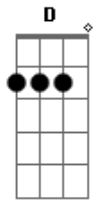

Sublime - Drunk Driving

Tom: **D**

you

this is a nice little song so heres the tab.

riff

Guitar:

C B A G Gb E C B A
G

Then a **C7**

Drunk Drivin' is what I like to do, I like drunk drivin with

Bass:

Acordes