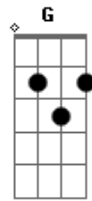

© ukulele-chords.com