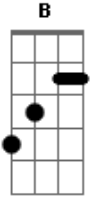

© ukulele-chords.com