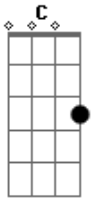

Sublime - Burritos

Tom: C

Chorus Into Solo 3

From: Mike Theobald

normal tuning

Intro:

Verse: Solo

Verse: D Bb D F C D Bb D F Bb Eb G Bb A G Bb A D F Bb D F Bb
 Eb D F
 Bb Eb D F Bb Eb
 Solo: GTR SOLO 1

Outro Solo:

Slide

W/ octaver

Chorus: A Dm A Dm A Dm A D Db
 Verse: Same as verse above
 Solo 2

Send comments to me here if you have any questions, comments or corrections.

Acordes

© ukulele-chords.com

© ukulele-chords.com