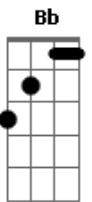

Sublime - Boss D.J.

Tom: G

Normal Tuning

Verse

^G There is a steel train coming through, and I would take it if I could,
^G and I would not lie to you because ^C Sunday morning soon will come,
^G and the things will be much easier to say,
^G upon the microphone like a Boss D.J., but I won't walk up upon the sea

^G Like it was dry land, Boss D.J. ain't nothing but a man
^G No trouble no fuss (tap guitar twice), I know why

Chorus

^G It's sooo nice, I wanna hear the same song twice,
^G It's sooo nice, I wanna hear the same song twice

Verse

^G 'cause I'm spinnin', I'm rollin', I'm tumblin, it's just stones and sticks
^G 'cause on the microphone is where I'm gonna get my fix
^G just let the lovin' take a hold, cause it will if you let it
^G I'm funky not a junky but I know where to get it
^G No trouble no fuss (tap guitar twice), I know why (tap guitar once)

Chorus

Acordes

© ukulele-chords.com

© ukulele-chords.com

© ukulele-chords.com

© ukulele-chords.com

^G It's sooo nice, I wanna hear the same song twice
^G It's sooo nice, I wanna hear the same song twice

Verse