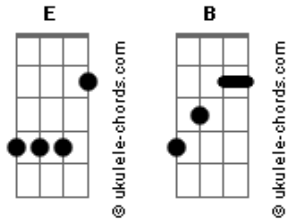

Sublime - Bad Fish Solo

Tom: **E**

Transcribed by: Bob
Email: TheCheese**B**

Hey, I've seen some other tabs of this song and they are crap! So I decided to make a decent tab of this actually

Acordes

quite easy solo.

This is all my work so send all corrections/comments/hate mail to me at the above stated e-mail address.

Must be viewed in courier to be read correctly

Standard Tuning