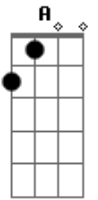

Sublime - Babylon Stone

Tom: **D**

(riff)

(riff)

from under that great stone got to move

A

from under that great stone gots to remove

A

A

i'm gonna shake my hands with me elder

tell all the people good morning

i'm gonna tell all the telephone chalice

yes i will

(riff)

Acordes

© ukulele-chords.com