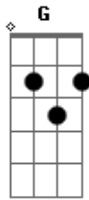

© ukulele-chords.com