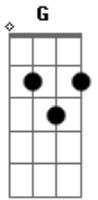

© ukulele-chords.com