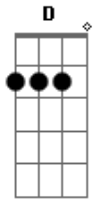

Sublime - Babylon Stone

Tom: **D**

(riff)

(riff)

from under that great stone got to move

A

from under that great stone gots to remove

A

the mother the great stone

stone of babylon

from under that great stone got to remove

real real real

G

that's so real to me

A
i love it

because it leads me to victory

many people doubt it
but i can't live without it
just because i love it so
it feels so real to me

(riff)

it shall soon be done

all of my troubles and triumphs

A

when i get over

G

over on the other side

A

i'm gonna shake my hands with me elder

tell all the people good morning

i'm gonna tell all the telephone chalice

yes i will

(riff)

Acordes

© ukulele-chords.com