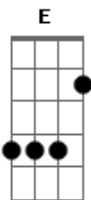

© ukulele-chords.com