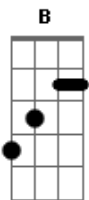

© ukulele-chords.com