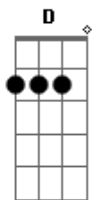

© ukulele-chords.com