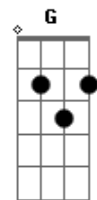

© ukulele-chords.com