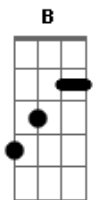

© ukulele-chords.com