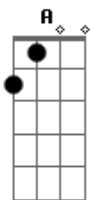

hear the club, hear the beat, in the dog pound, DJ, he can
have his grilled cheese
some jealous punk, snuck up around my back, tried to take
a lovin' over me; Lord I got into a fist fight, and wound
up in jail all night

give it to me one time

give it to me - two times (1, 2)
give it to me three time (1, 2, 3)
give it to me four time (1, 2, 3, 4)

Passage

E G E G E G E G

ball and chain

Verse 1

E
people listen up don't stand to close
i got something that you all should know,
all the lies, all the lies they
told to me from a little part of history,
see i was always taught that boy meets girl
fall in love get married and forget the world
nine months later sweet babys on the way kiss
'em on the cheek and lifes o.k.,
E A E A
i don't feel no pain i don't have no time
E A B C
to listen to conflicting points of view.
E G B(14th fret)
its a crazy world to live alone
E G B(14th fret)
a ball and chain i call my own.

E G

nanana nana whoo

Verse 2(Basically same as above)

people stand back don't stand top near i've got something that
you all
should hear holy matrimony not for me rather die alone in
misery because
marriage doesn't work in the world today it's an institution
and it's in
decay and if i have love i wish to portray i will surely find
another way
because i was always taught that boy meets girl... i step into
the great
unknown a ball and chain i call my own.

:: Ultimate Guitar Archive ::
http://

Acordes

© ukulele-chords.com