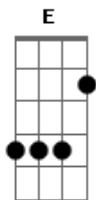

© ukulele-chords.com