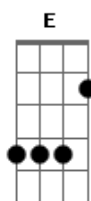

© ukulele-chords.com