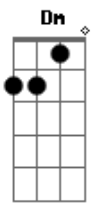

© ukulele-chords.com