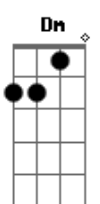

© ukulele-chords.com