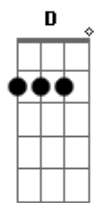

© ukulele-chords.com