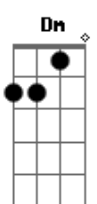

© ukulele-chords.com