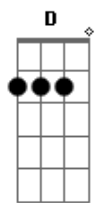

© ukulele-chords.com