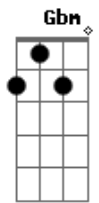

© ukulele-chords.com