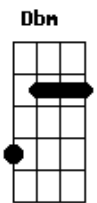

© ukulele-chords.com