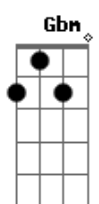

© ukulele-chords.com