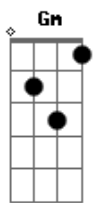

Sub Urban - Paramour (Feat. Aurora)

tom:
Gm
[Primeira Parte]
Gm Am7
Tell me, is your father a good man?
D7 Gm
It's surprising how little
Am7
He seems to understand
D7 Gm
His daughter was my savior
Am7 D7 Gm
Sure, she can be a little indecisive
Am7
But I don't have to
D7
Make her choose 'cause

[Refrão]

Gm
This is how it goes
Am7 D7
Watching it unfold
Gm
Playing my own role
Eb7 D7
Dum-dum-ditty-dum-dum
Ditty, daddy don't
Gm
Make me leave this home
Am7 D7
This is what you chose
Gm
I can't let him go
Eb7 D7
Dum-dum-ditty-dum-dum
Ditty, Daddy don't

[Segunda Parte]

Am7
In our house the quiet is so loud
D7
I'll never hear a single
Am7 D7
Word you wanna shout, ah
Gm
Oh God, you're just a child
Am7 D7 Gm
Oh, he can be a little too invasive
Am7 D7
And I just want to live

[Refrão]

Gm
This is how it goes

Acordes

© ukulele-chords.com