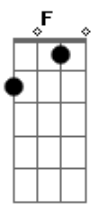

Sub Rosa - Ars Regia Therion

Tom: C
Intro: 3x: Am G

Am
You block my way, but soon you find
G
The more you push, the closer I get
Am
I move your stones and grow strong
G
I learn from fixing all you mess
F G
Take my love for life
F Am
Take my will to live
F G Am
And I will find another
F G Am
I always find another
Am
As I climb the hill, the way up hardens
G
You come and chain balls to my feet
Am
But I'm laughing as I'm dragged down
G
The best of fun is the downhill
F G
?Cause if now I won't clomp
F Am
The top of this hill
F G Am
I know I'll climb another
F G Am
I always find another
Em G
I am what you're not
C Em
You're nothing to me
C D Em
What I decide will be
Em G
My strength comes from
C Em
The Good I believe

(F G Am) (2x)

F G Am
And I wish you all the best
F G Am
You and your lack of talent

Acordes

© ukulele-chords.com

© ukulele-chords.com

© ukulele-chords.com

© ukulele-chords.com

© ukulele-chords.com