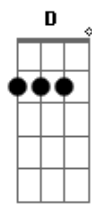

Sub Rosa - Ars Regia Therion

Tom: C
Intro: 3x: Am G

Am
You block my way, but soon you find
G
The more you push, the closer I get
Am
I move your stones and grow strong
G
I learn from fixing all you mess
F G
Take my love for life
F Am
Take my will to live
F G Am
And I will find another
F G Am
I always find another
Am
As I climb the hill, the way up hardens
G
You come and chain balls to my feet
Am
But I'm laughing as I'm dragged down
G
The best of fun is the downhill
F G
?Cause if now I won't clomp
F Am
The top of this hill
F G Am
I know I'll climb another
F G Am
I always find another
Em G
I am what you're not
C Em
You're nothing to me
C D Em
What I decide will be
Em G
My strength comes from
C Em
The Good I believe

(F G Am) (2x)

F G Am
And I wish you all the best
F G Am
You and your lack of talent

Acordes

© ukulele-chords.com

© ukulele-chords.com

© ukulele-chords.com

© ukulele-chords.com

© ukulele-chords.com