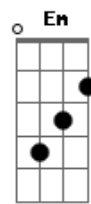

Sub Rosa - Ars Regia Therion

Tom: C
Intro: 3x: Am G

Am
You block my way, but soon you find
G
The more you push, the closer I get
Am
I move your stones and grow strong
G
I learn from fixing all you mess
F G
Take my love for life
F Am
Take my will to live
F G Am
And I will find another
F G Am
I always find another
Am
As I climb the hill, the way up hardens
G
You come and chain balls to my feet
Am
But I'm laughing as I'm dragged down
G
The best of fun is the downhill
F G
?Cause if now I won't clomp
F Am
The top of this hill
F G Am
I know I'll climb another
F G Am
I always find another
Em G
I am what you're not
C Em
You're nothing to me
C D Em
What I decide will be
Em G
My strength comes from
C Em
The Good I believe

(F G Am) (2x)

F G Am
And I wish you all the best
F G Am
You and your lack of talent

Acordes

© ukulele-chords.com

© ukulele-chords.com

© ukulele-chords.com

© ukulele-chords.com

© ukulele-chords.com