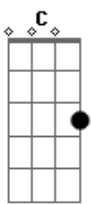

Sub Rosa - Ars Regia Therion

Tom: C
Intro: 3x: Am G

Am
You block my way, but soon you find
G
The more you push, the closer I get
Am
I move your stones and grow strong
G
I learn from fixing all you mess
F G
Take my love for life
F Am
Take my will to live
F G Am
And I will find another
F G Am
I always find another
Am
As I climb the hill, the way up hardens
G
You come and chain balls to my feet
Am
But I'm laughing as I'm dragged down
G
The best of fun is the downhill
F G
?Cause if now I won't clomp
F Am
The top of this hill
F G Am
I know I'll climb another
F G Am
I always find another
Em G
I am what you're not
C Em
You're nothing to me
C D Em
What I decide will be
Em G
My strength comes from
C Em
The Good I believe

C D Em
That lies inside of me
C D Em
Be done my will, now here

Solo: Am G (2x)
F G F Am F G Am

Am
Have you tried to face the world my way?
G
Don't you have a good deed to do?
Am
While you are planning to hurt me
G
I'm giving all my best for you
F G
?Cause all that you plant
F Am
Will grow around you
F G Am
This world is just a reflex
F G Am
And you receive what you give

Am
It's fun to think of those like you
G
That's worthless. I don't give a care
Am
?Cause you can't see nothing but you
G
And I have a world to conquer
F G
My victory is not
F Am
To leave any loser
F G Am
And you are just another
F G Am
And you are just so pitiful

(F G Am) (2x)

F G Am
And I wish you all the best
F G Am
You and your lack of talent

Acordes

© ukulele-chords.com