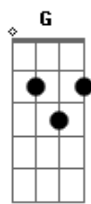

Sub Rosa - Ars Regia Therion

Tom: C
Intro: 3x: Am G

Am
You block my way, but soon you find
G
The more you push, the closer I get
Am
I move your stones and grow strong
G
I learn from fixing all you mess
F G
Take my love for life
F Am
Take my will to live
F G Am
And I will find another
F G Am
I always find another
Am
As I climb the hill, the way up hardens
G
You come and chain balls to my feet
Am
But I'm laughing as I'm dragged down
G
The best of fun is the downhill
F G
?Cause if now I won't clomp
F Am
The top of this hill
F G Am
I know I'll climb another
F G Am
I always find another
Em G
I am what you're not
C Em
You're nothing to me
C D Em
What I decide will be
Em G
My strength comes from
C Em
The Good I believe

Am
It's fun to think of those like you
G
That's worthless. I don't give a care
Am
?Cause you can't see nothing but you
G
And I have a world to conquer
F G
My victory is not
F Am
To leave any loser
F G Am
And you are just another
F G Am
And you are just so pitiful

(F G Am) (2x)

F G Am
And I wish you all the best
F G Am
You and your lack of talent

Acordes

© ukulele-chords.com

© ukulele-chords.com

© ukulele-chords.com

© ukulele-chords.com

© ukulele-chords.com