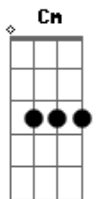

© ukulele-chords.com