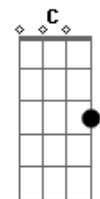

© ukulele-chords.com