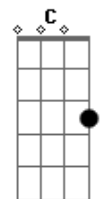

© ukulele-chords.com