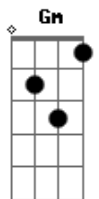

© ukulele-chords.com