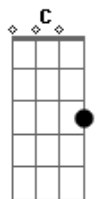

© ukulele-chords.com