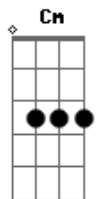

© ukulele-chords.com