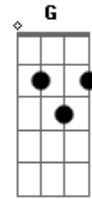

# Studio Killers - Jenny

tom:

Intro: A F C A  
 F C A F  
 C A F

Am F C  
 Jenny, darling, you're my best friend

Am  
 But there's a few things  
 F C

That you don't know of

## Acordes

© ukulele-chords.com

© ukulele-chords.com

© ukulele-chords.com

© ukulele-chords.com

© ukulele-chords.com

© ukulele-chords.com

Am F C  
 Why I borrow your lipstick so often  
 Am F C  
 I'm using your shirt as a pillow case  
 Dm F Am  
 I wanna ruin our friendship  
 G F  
 We should be lovers instead  
 Dm F  
 I don't know how to say this  
 Am G  
 'Cause you're really my dearest friend