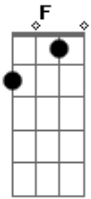

# Studio Killers - Jenny

tom:

Intro: A F C A  
 F C A F  
 C A F

Am F C  
 Jenny, darling, you're my best friend

Am  
 But there's a few things  
 F C

That you don't know of

## Acordes

© ukulele-chords.com

© ukulele-chords.com

© ukulele-chords.com

© ukulele-chords.com

© ukulele-chords.com

© ukulele-chords.com

Am F C  
 Why I borrow your lipstick so often  
 Am F C  
 I'm using your shirt as a pillow case  
 Dm F Am  
 I wanna ruin our friendship  
 G F  
 We should be lovers instead  
 Dm F  
 I don't know how to say this  
 Am G  
 'Cause you're really my dearest friend