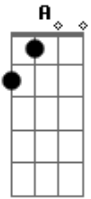

# Studio Killers - Jenny

tom:

Intro: A F C A  
 F C A F  
 C A F

Am F C  
 Jenny, darling, you're my best friend

Am  
 But there's a few things  
 F C

That you don't know of

## Acordes

© ukulele-chords.com

© ukulele-chords.com

© ukulele-chords.com

© ukulele-chords.com

© ukulele-chords.com

© ukulele-chords.com

Am F C  
 Why I borrow your lipstick so often  
 Am F C  
 I'm using your shirt as a pillow case  
 Dm F Am  
 I wanna ruin our friendship  
 G F  
 We should be lovers instead  
 Dm F  
 I don't know how to say this  
 Am G  
 'Cause you're really my dearest friend