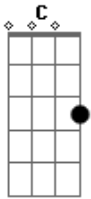

# Studio Killers - Jenny

tom:

Intro: A F C A  
 F C A F  
 C A F

Am F C  
 Jenny, darling, you're my best friend

Am  
 But there's a few things  
 F C

That you don't know of

## Acordes

© ukulele-chords.com

© ukulele-chords.com

© ukulele-chords.com

© ukulele-chords.com

© ukulele-chords.com

© ukulele-chords.com

Am F C  
 Why I borrow your lipstick so often  
 Am F C  
 I'm using your shirt as a pillow case  
 Dm F Am  
 I wanna ruin our friendship  
 G F  
 We should be lovers instead  
 Dm F  
 I don't know how to say this  
 Am G  
 'Cause you're really my dearest friend