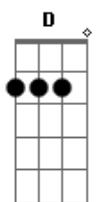

Stuck In The Sound - Let's Go

Tom: D

Intro:

Bm Bm7 Bm E7 (2x)
G D (2x)

Bm Bm7 D
Here I am tied and bound

E7 Bm
Every night feeling low

Bm7 D E7
Bad days come back whatever

Bm Bm7
In the sun I bathe, in everyday light

D E7 Bm
You draft me down for a split second tomorrow

Bm7 D E7
What am I supposed to do

Bm Bm7 Bm
I know you would make me happy

E7 Bm Bm7
Girl I found my way out

E7
I found it at last, now I'm sober

G D G
Wouhouhou

... Let's go!

G D G

Hey (wouhouhou)

D G
Let's Go
G D
Hey

G D
You cryin', how sweet the sound

Bm Bm7 D

Silence's on, I attempt

E7 Bm
Bow and scrape, tope the line

Bm7 D E7
Never get back together

Bm Bm7

With the same old style rand down my life

D E7 Bm
You drag and drop, attract me after all

Bm7 D E7
Anyway I'm gone tomorrow

Bm Bm7 Bm
I know you would make me happy

E7 Bm Bm7
Girl I found my way out

Bm E7
I found it at last, now I'm sober

Bm Bm7 Bm
I know it would make it concrete

E7 Bm Bm7
Now you're cryin'
(Whouhouhou)

D E G
How sweet the sound... Let's go!

G D G
Hey!
(Whouhouhouhou)

D
Let's go!

G
Hey!

D G
You cryin'
, how sweet the sound

Gbm A
Let's go, everybody, let's go!

(Solo)
Bm Bm7 Bm E7 (2x)
G D (2x)

G D
We're back to back for hours

G D
We're weak and what they say

G D
Bout loving like we do

G
We'll never give this up

D
You cryin', how sweet the sound

Bm Bm7 Bm E7 (2x) Bm

Acordes

© ukulele-chords.com