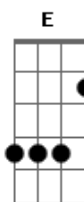

D E7 Bm
You draft me down for a split second tomorrow

Bm7 D E7
What am I supposed to do

Bm Bm7 Bm
I know you would make me happy

E7 Bm Bm7
Girl I found my way out

E7
I found it at last, now I'm sober

G D G
Wouhouhou

D G
You cryin'
, how sweet the sound

Gbm A
Let's go, everybody, let's go!

(Solo)
Bm Bm7 Bm E7 (2x)
G D (2x)

G D
We're back to back for hours

G D
We're weak and what they say

G D
Bout loving like we do

G
We'll never give this up

D
You cryin', how sweet the sound

Bm Bm7 Bm E7 (2x) Bm

Acordes

© ukulele-chords.com

© ukulele-chords.com

© ukulele-chords.com

© ukulele-chords.com

© ukulele-chords.com