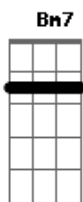

D
You cryin', how sweet the sound

Bm Bm7 Bm E7 (2x) Bm

Acordes

© ukulele-chords.com

© ukulele-chords.com

© ukulele-chords.com

© ukulele-chords.com

© ukulele-chords.com