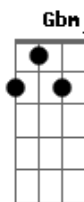

© ukulele-chords.com