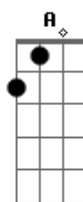

© ukulele-chords.com