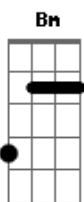

Stuck In The Sound - Let's Go

Tom: D

Intro:

Bm Bm7 Bm E7 (2x)
G D (2x)

Bm Bm7 D
Here I am tied and bound

E7 Bm
Every night feeling low

Bm7 D E7
Bad days come back whatever

Bm Bm7
In the sun I bathe, in everyday light

D E7 Bm
You draft me down for a split second tomorrow

Bm7 D E7
What am I supposed to do

Bm Bm7 Bm
I know you would make me happy

E7 Bm Bm7
Girl I found my way out

E7
I found it at last, now I'm sober

G D G
Wouhouhou

... Let's go!

G D G

Hey (wouhouhou)

D G
Let's Go
G D
Hey

G D
You cryin', how sweet the sound

Bm Bm7 D

Silence's on, I attempt

E7 Bm
Bow and scrape, tope the line

Bm7 D E7
Never get back together

Bm Bm7

With the same old style rand down my life

D E7 Bm
You drag and drop, attract me after all

Bm7 D E7
Anyway I'm gone tomorrow

Bm Bm7 Bm
I know you would make me happy

E7 Bm Bm7
Girl I found my way out

Bm E7
I found it at last, now I'm sober

Bm Bm7 Bm
I know it would make it concrete

E7 Bm Bm7
Now you're cryin'
(Whouhouhou)

D E G
How sweet the sound... Let's go!

G D G
Hey!
(Whouhouhouhou)

D
Let's go!

G
Hey!

D G
You cryin'
, how sweet the sound

Gbm A
Let's go, everybody, let's go!

(Solo)
Bm Bm7 Bm E7 (2x)
G D (2x)

G D
We're back to back for hours

G D
We're weak and what they say

G D
Bout loving like we do

G
We'll never give this up

D
You cryin', how sweet the sound

Bm Bm7 Bm E7 (2x) Bm

Acordes

© ukulele-chords.com

© ukulele-chords.com

© ukulele-chords.com

© ukulele-chords.com

© ukulele-chords.com

© ukulele-chords.com

© ukulele-chords.com

© ukulele-chords.com