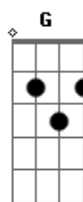

D E7 Bm
You draft me down for a split second tomorrow

Bm7 D E7
What am I supposed to do

Bm Bm7 Bm
I know you would make me happy

E7 Bm Bm7
Girl I found my way out

E7
I found it at last, now I'm sober

G D G
Wouhouhou

D G
You cryin'
, how sweet the sound

Gbm A
Let's go, everybody, let's go!

(Solo)
Bm Bm7 Bm E7 (2x)
G D (2x)

G D
We're back to back for hours

G D
We're weak and what they say

G D
Bout loving like we do

G
We'll never give this up

D
You cryin', how sweet the sound

Bm Bm7 Bm E7 (2x) Bm

Acordes

© ukulele-chords.com

© ukulele-chords.com

© ukulele-chords.com

© ukulele-chords.com

© ukulele-chords.com