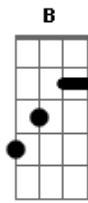

© ukulele-chords.com

© ukulele-chords.com