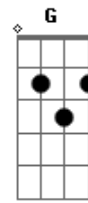

© ukulele-chords.com

© ukulele-chords.com