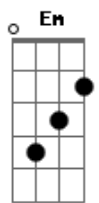

Stray Kids - Time Out

tom:
 Capotraste na 2ª casa D (forma dos acordes no tom de C)
 Intro: C Em F G

[Primeira Parte]

C Em F
 Oh Yeah
 G
 Oh, woah, yeah

1, 2, 3, let's go!
 C Em
 Breathe, kkaekkeuthan gonggireul masyeo
 F
 I can feel it in my heart
 G
 Naebaeteun hansumui baero deurikeyeo
 C
 Umcheurin mom ireukyeo sewo
 Em
 Jinan ireun jinagan daero
 F
 Huhoeneun gwageoe mudeodun chaero

Pack up pillyohan geon teong bin meori
 Em F
 Sallangineun baram ttaragaja we run to (run to)

Run to (run to)
 G
 Bokjapi kkoyeobeorin saenggageun beorigo go
 C
 Time out

© ukulele-chords.com

© ukulele-chords.com