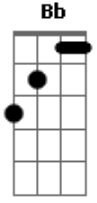

Stray Kids - Taste

tom:
 Gbm (forma dos acordes no tom de Dm)
 Capotraste na 4ª casa
 Intro: A Bb A7 Dm
 A Bb A7 Dm

[Primeira Parte]

A Bb
 Fake eyes open, tto sogabeorin apeum
 A7 Dm
 Ichame nal tto gajigo norajwo
 A Bb
 Fake eyes open, tto sogabeorin apeum
 A7 Dm
 Ichame nal deo manggajige norajwo
 A
 It's like bad red roses
 Bb
 Hyanggie michyeo hoheubi gappajim
 A7 Dm
 Areumdaume garyeojin jitgo dukkeoun gasi
 A Bb
 Don't care about it algo itjana
 A7
 Beire ssain nundongja
 Dm
 Hetgallindameyon jigeum i sunganeul
 A Bb A7
 Jeulgyeo babe, babe, don't test me, oh no
 Dm A
 Babe, babe, don't get m? wrong
 Bb
 Geojiseun an hae gamhi
 A7
 Uimi buy?ohan i bamui
 Dm
 Jeongdabeun you can get me
 A Bb
 Oroji you can get me

Addicted to you

A7 Dm

Sijakae beorin isang nae ge anim an dwae

Acordes

© ukulele-chords.com

© ukulele-chords.com

© ukulele-chords.com

© ukulele-chords.com