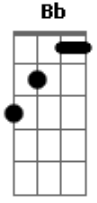

Stray Kids - Taste

tom:
 Capostraste na 4ª casa Gbm (forma dos acordes no tom de Dm)
 Intro: A Bb A7 Dm
 A Bb A7 Dm

[Primeira Parte]

Fake eyes open, tto sogabeorin apeum A Bb
 Ichame nal tto gajigo norajwo A7 Dm
 Fake eyes open, tto sogabeorin apeum A Bb
 Ichame nal deo manggajige norajwo A7 Dm
 It's like bad red roses A
 Hyanggie michyeo hoheubi gappajim Bb
 Areumdaume garyeojin jitgo dukkeoun gasi A7 Dm
 Don't care about it algo itjana A Bb
 Beire ssain nundongja A7
 Hetgallindameyon jigeum i sunganeul Dm
 Jeulgyeo babe, babe, don't test me, oh no A Bb A7
 Babe, babe, don't get m? wrong Dm A
 Geojiseun an hae gamhi Bb
 Uimi buy?ohan i bamui A7
 Jeongdabeun you can get me Dm
 Oroji you can get me A Bb

Addicted to you

A7 Dm

Sijakae beorin isang nae ge anim an dwae

Acordes

© ukulele-chords.com

© ukulele-chords.com

© ukulele-chords.com

© ukulele-chords.com