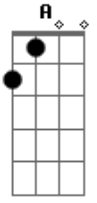

Addicted to you

A7 Dm

Sijakae beorin isang nae ge anim an dwae

Acordes

© ukulele-chords.com

© ukulele-chords.com

© ukulele-chords.com

© ukulele-chords.com