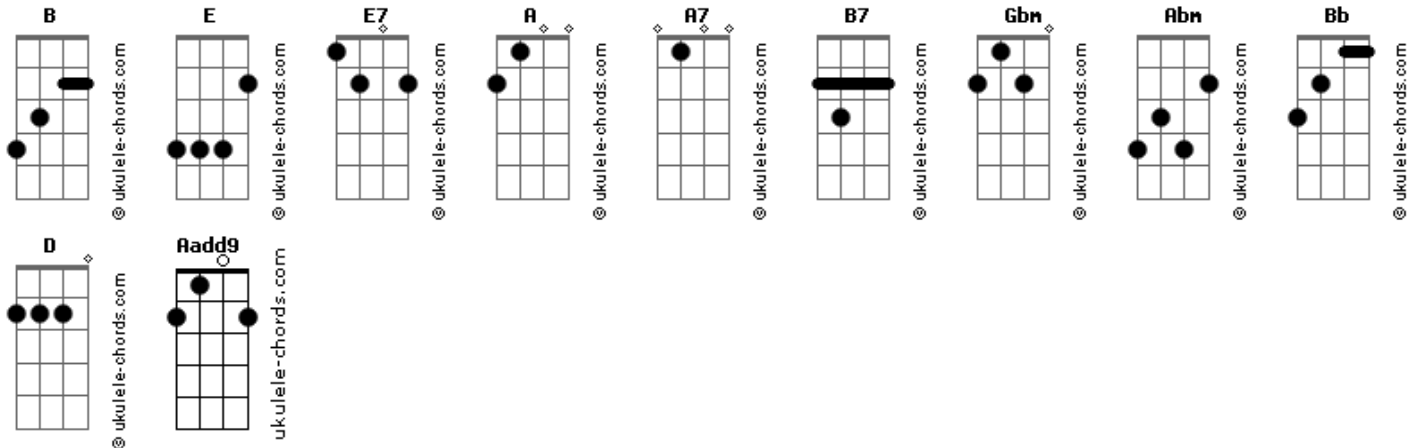

Stray Cats - You Don't Believe Me

tom:

Intro: E E7 A A7 E
B7 A7 E B

[Primeira Parte]

E7
I never understand what you do to me
Aadd9 E7
But I'll never get right down on bended knee
Gbm Abm A Bb B
But I cry and I cry and I cry

[Segunda Parte]

E7
I don't think you know you've done me wrong
Aadd9 E7
But still I've been in love now, oh so long
Gbm Abm A Bb B
But I try and I try and I try
E7
And you don't believe me

[Ponte]

A
I give you my house, my heart, my home
E
But when I'm gone, you're not alone
A Gbm
You never hear a thing I say
D B B7 B B
And it happens every day

[Refrão]

Acordes

Why, why, why, why, why are you never home?
Aadd9
When I, I, I, I, I, sit by the phone
Gbm Abm A Bb B
'Cause I try and I try and I try
E7
And you don't believe me

[Solo] E E7 A A7 E
B7 A7 E B