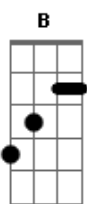

Strawberry Guy - What Would I Do

tom:

Intro: B Abm Dbm
B Abm Dbm

[Riff]

[Verse 1]

B Abm Dbm
I can tell that the grass is greener
B Abm Dbm
On the other side, with you
B Abm Dbm
I wouldn't know what to do without you
B Abm Dbm
Stay by my side, eternally

[Chorus]

E Ebm
What would I do
Gb Gbm
Without someone like you?
E Ebm
What would I do
Dbm
Without someone like you?
Gb
What would I do
(B Abm Dbm)
(B Abm Dbm)

[Verse 2]

B Abm Dbm
I can tell that the water's clearer
B Abm Dbm
On the other side, with you
B Abm Dbm
I know you care about the faults in my life
B Abm Dbm

Acordes

© ukulele-chords.com