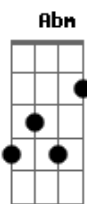

© ukulele-chords.com