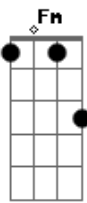

© ukulele-chords.com

Just promise me this, stay with me

[Chorus]

E Ebm
What would I do
Gb
Without someone like you?
E Ebm
What would I do
Dbm
Without someone like you?
Gb
What would I do
(C E Ebm Ab)
(C E Ebm Ab)
(C E Ebm Ab)
(C E Ebm Ab)

[Final]

Gb Fm
What would I do
Ab
Without someone like you?
Gb Fm
What would I do
Ebm
Without someone like you?
Ab
What would I do
Gb Fm
What would I do
Ab
Without someone like you?
Gb Fm
What would I do
Ebm
Without someone like you?
Ab
What would I do