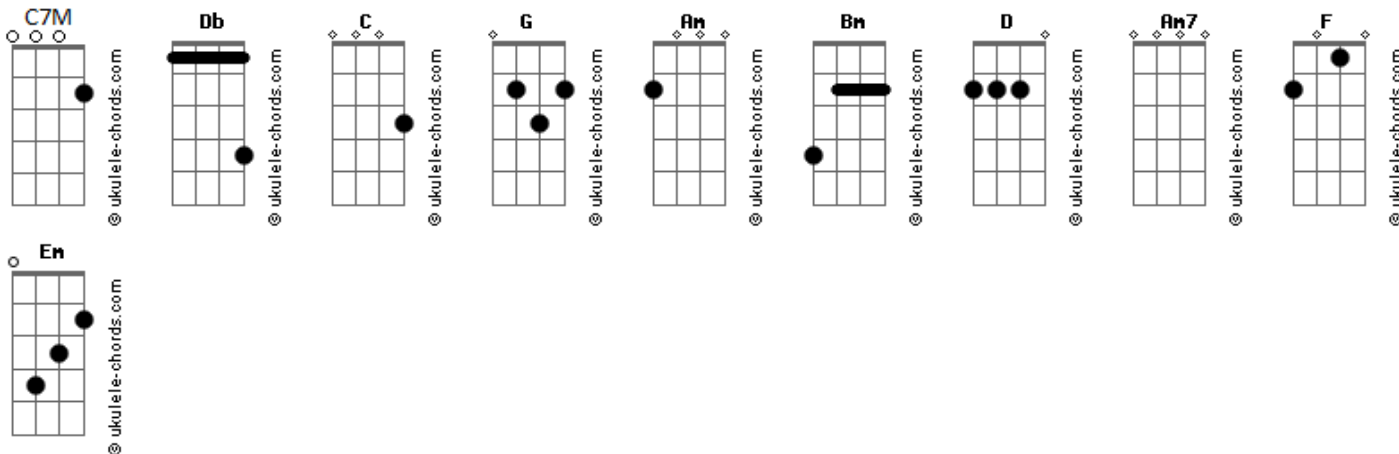

Strawberry Guy - Birch Tree

tom:
Capostrate na 1ª casa

[Primeira Parte]

C7M G
I could be my best if I spoke my own head for you
C7M G
You could see me now if you told yourself how you knew me
Am G
Oh, are you not lonely?
Am G
And oh, as you sit by the birch tree

[Segunda Parte]

C7M G
Come to the tree, bring a birthday card for you
C7M G
Seem a bit shocked, but crack a brief smile I notice
Am Bm
Oh, you're not lonely
Am Bm
And oh, as we sit by the birch tree

[Refrão]

D Am
As she goes in again
D Am7
I look at my own head
D F Em
Back from the blue, I know it's nothing new

[Terceira Parte]

C7M G
I know we're pretty young but I see what people grow into
C7M G
'Cause two years ahead I can see that you might not know me
Am Bm
Oh, I could be lonely
Am7 Bm
And oh, as I sit by the birch tree

Acordes

[Refrão]

D Am
As she goes in again
D Am7
I look at my own head
D F Em
Back from the blue, I know it's nothing new

[Terceira Parte]

C7M G
I could be my best if I spoke my own head for you
C7M G
You could see me now if you told yourself how you knew me
Am7 Bm
Oh, are you not lonely?
Am7 Bm
And oh, as you sit by the birch tree