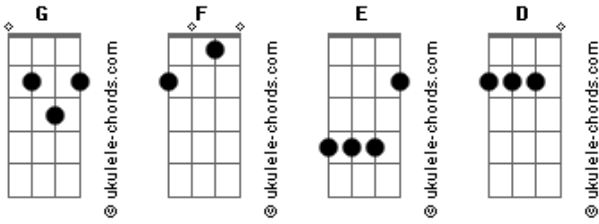

Stone Temple Pilots - Sour Girl

Tom: **G**

Standard Tuning

Guitar 1 = acoustic
 Guitar 2 = clean electric
 Guitar 3 = electric w/ light distortion
 Intro: /MAIN RIFF

Guitars 1 & 2

VERSE

Guitars 1 & 2

CHORUS

Guitars 1 & 2

SLIDE SOLO

Guitar 3 (dist. w/ sustain & octave)

Acordes

SECOND & LAST CHORUS

NOTE: rhythm slightly adjusted for hammer-on's and pull-off's

Guitar 3 (light dist.)

H H P H H H P H