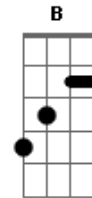

© ukulele-chords.com