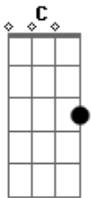

Stone Temple Pilots - Perdida

tom:
C (forma dos acordes no tom de G)
Capostraste na 5ª casa
Intro:

[Primeira Parte]

Bm Bm Em
Thank you for the memories I carry
Gb Bm
The time is here to move along
Bm Bm Em
Never been one to do things gracefully
Gb B
I know for that I'm always wrong

[Refrão 1]

B Em
Oh Perdida, come and go
A
Stay with me tonight
D Gb
But in the morning, please be gone

[Segunda Parte]

Bm Bm Em
I know the changes are the ones you see
Gb Bm Em Gb
I'm lost in circles most the time
Bm Bm Em
As stronger reason gets the best of me
Gb B

Behind the smile I'm slowly dying

[Refrão 2]

B Em
Oh Perdida, come and go
A
Stay with me tonight
D Gb
But in the morning, please be gone
B Em
And oh Perdida visits me
A
I'll meet you in the sky
D Gb
Where the winds turn into breeze

[Solo]

[Refrão 3]

B Em
And oh Perdida, come and go
A
Stay with me tonight
D Gb
But in the morning, please be gone
B Em
And oh Perdida visits me
A
I'll meet you in the sky
D Gb
Where the winds turn into breeze

[Final]

Acordes

© ukulele-chords.com