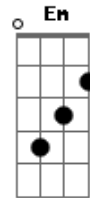

© ukulele-chords.com