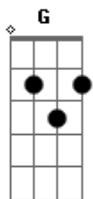

Stone Temple Pilots - Perdida

tom:

Intro: Em C Am7 B7

Em Am7
Thank you for the memories I carry
B7 Em
The time is here to move along
Am7
Never been one to do things gracefully
B7 E E7
I know for that I'm always wrong

Am7
Oh Perdida, come and go

D
Stay with me tonight
G B7
But in the morning, please be gone
(Em C Am7 B7)

Em Am7
I know the changes are the ones you see
B7 Em Am7 B7
I'm lost in circles most the time
Em Am7
As stronger reason gets the best of me
B7 E E7
Behind the smile I'm slowly dying

Am7

Oh Perdida, come and go

D
Stay with me tonight
G B7 E
But in the morning, please be gone
E7 Am7
And oh Perdida visits me
D
I'll meet you in the sky
G B7
Where the winds turn into breeze
(Em C Am7)

[Solo] B7 C D G E
Am7 D G B7

E E7 Am7
And oh Perdida, come and go
D
Stay with me tonight
G B7
But in the morning, please be gone
E E7 Am7
And oh Perdida visits me
D
I'll meet you in the sky
G B7
Where the winds turn into breeze
(Em C Am7 B7)

Acordes

© ukulele-chords.com