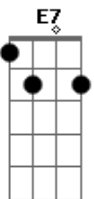

© ukulele-chords.com