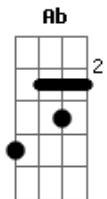

© ukulele-chords.com

© ukulele-chords.com