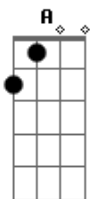

Stone Temple Pilots - Interstate love song

Tom: A
Intro: E|-----
--|
B|-----4-4h5r4-----|
G|--4/6--4-4h6p4-----5-----6---|
D|-----6-4p6-4/2--2-2h4-2h4/6-----|
A|-----|
E|-----|

[Riff]

E|--0---0--0-----0--|
B|--2/3--2--0--0-----0-0--|
G|-----2--1h2-----|
D|-----|
A|-----|
E|-----|

Dbm Ab
Waiting on a Sunday Afternoon

B F
For what I read between the lines

A ...E A
Your lies

Dbm Ab
Feeling like a hand in rusted shame

B Gb
So do you laugh or does it cry?

A E A

Reply

Dbm E

Leaving on a southern train

A Ab
Only yesterday you lied

A E
Promises of what I seem to be

A Ab
Only watched the time go by

A E
All of these things you said to me

Dbm Ab
Breathing is the hardest thing to do

B Gb
For all I've said and all that's dead for you

A E
You lied

A E A
Goodbye

Dbm E
Leaving on a southern train

A Ab
Only yesterday you lied

A E
Promises of what I seem to be

A Ab
Only watched the time go by

A E
All of these things you said to me

(D E A Ab)

Acordes