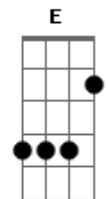

© ukulele-chords.com