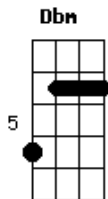

© ukulele-chords.com