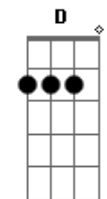

© ukulele-chords.com