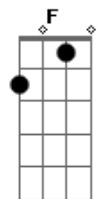

© ukulele-chords.com