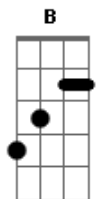

© ukulele-chords.com